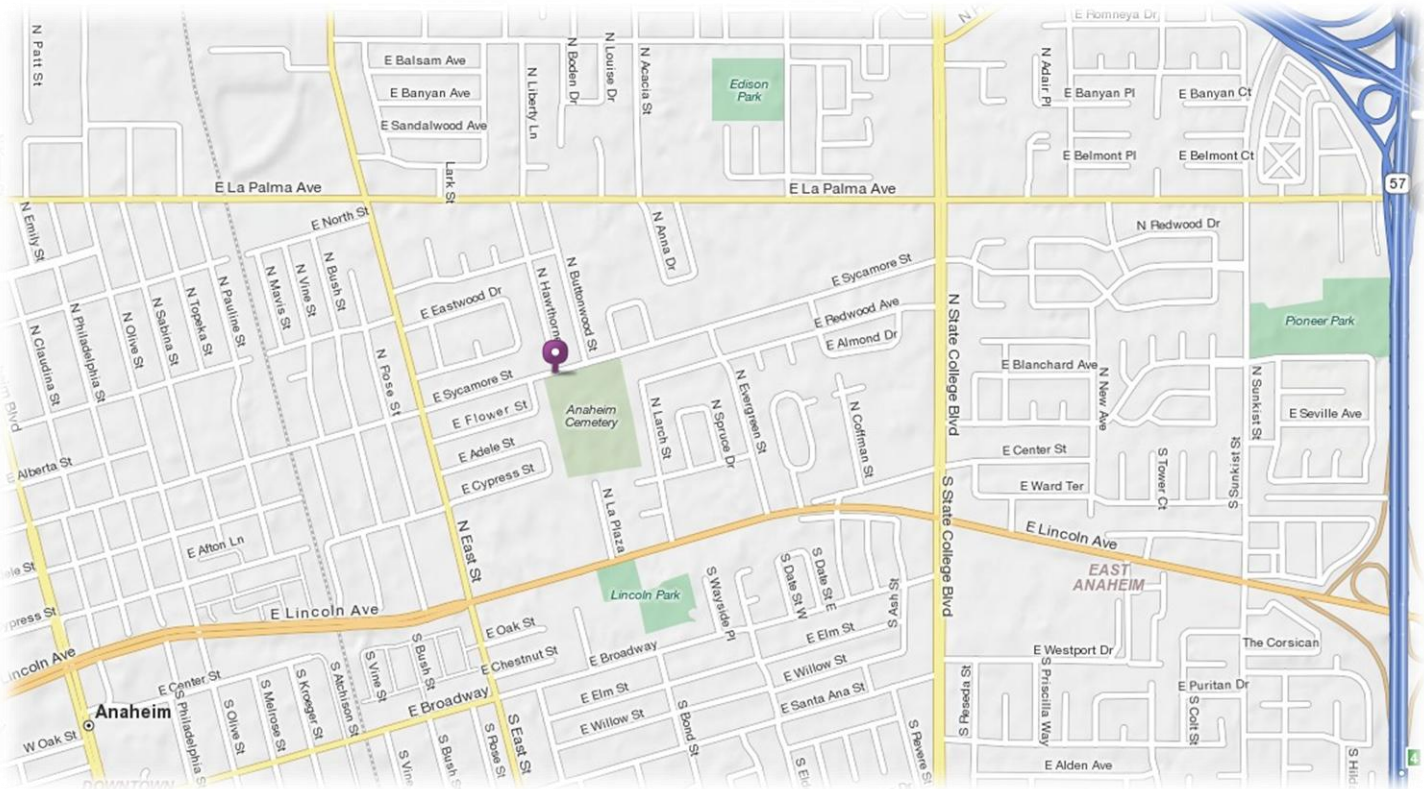

WHERE IS THE ANAHEIM CEMETERY LOCATED?

**1400 E. SYCAMORE STREET
ANAHEIM, CA 92805**

**CROSS STREETS ARE
E. LA PALMA &
N. STATE COLLEGE BLVD.**