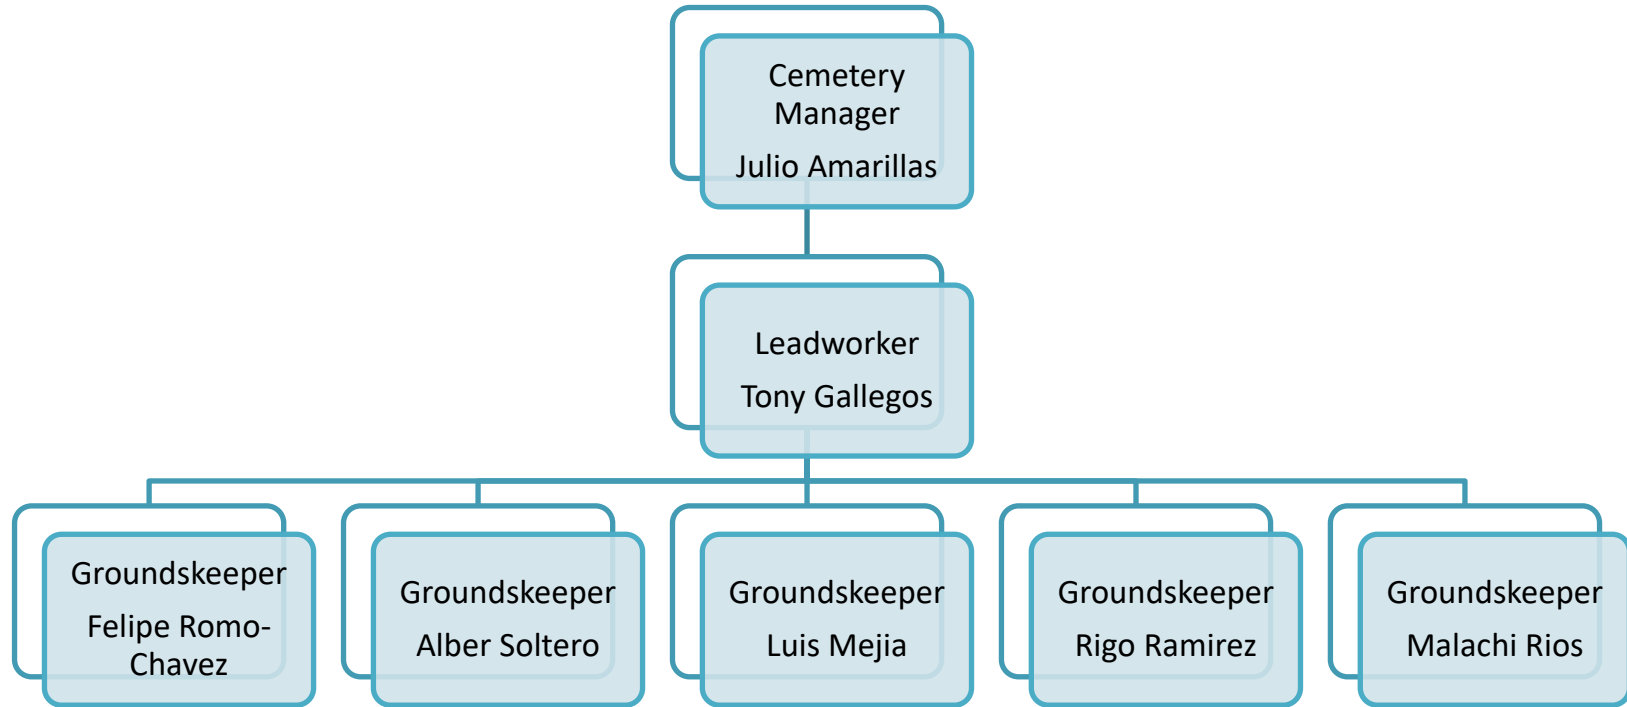

ORANGE COUNTY CEMETERY DISTRICT ORGANIZATIONAL CHART

EL TORO MEMORIAL PARK

SANTA ANA CEMETERY

ANAHEIM CEMETERY