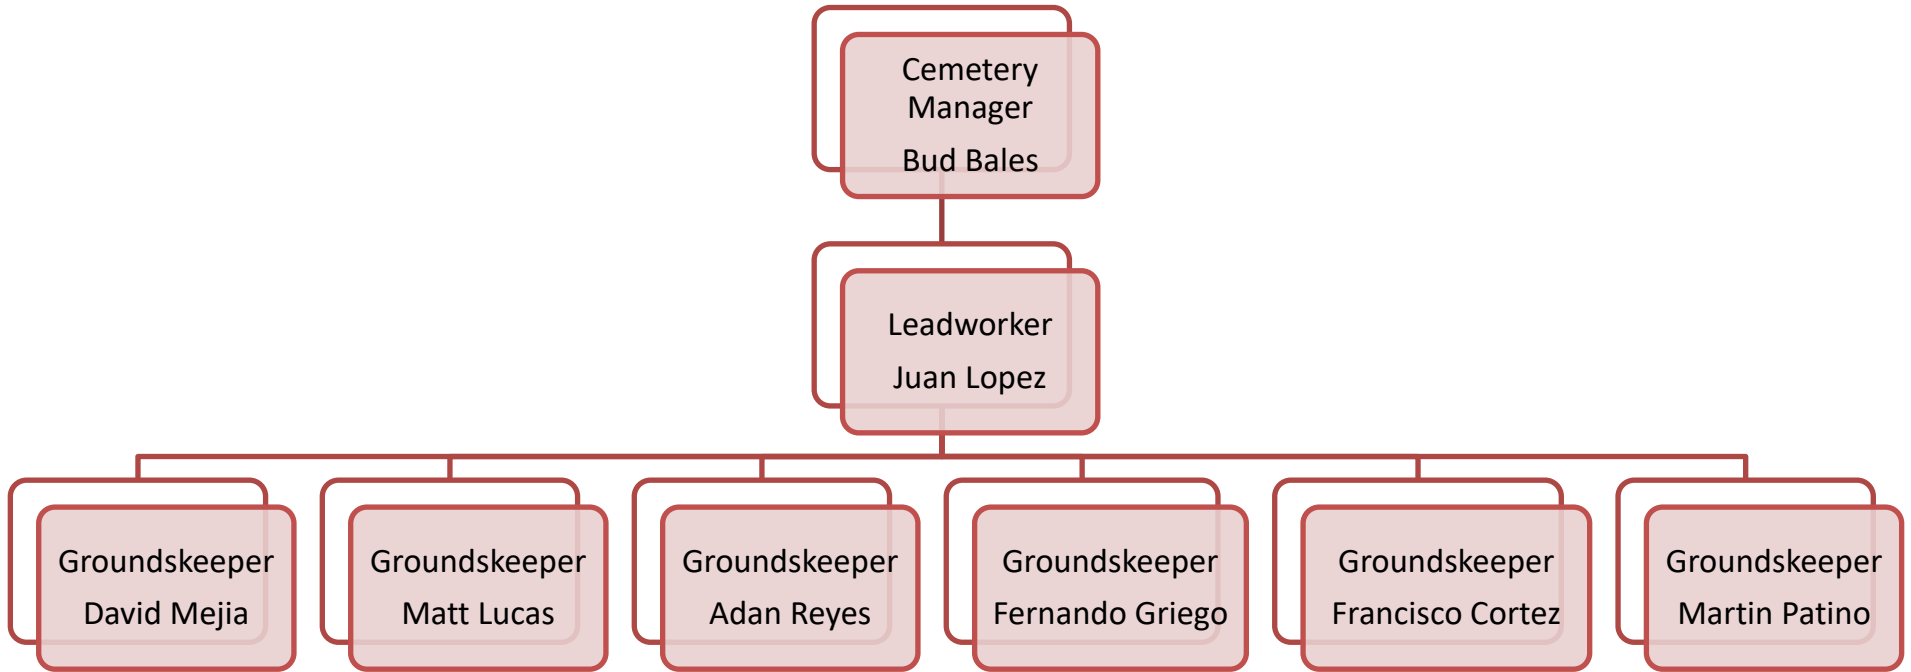

ORANGE COUNTY CEMETERY DISTRICT ORGANIZATIONAL CHART

EL TORO MEMORIAL PARK

SANTA ANA CEMETERY

ANAHEIM CEMETERY