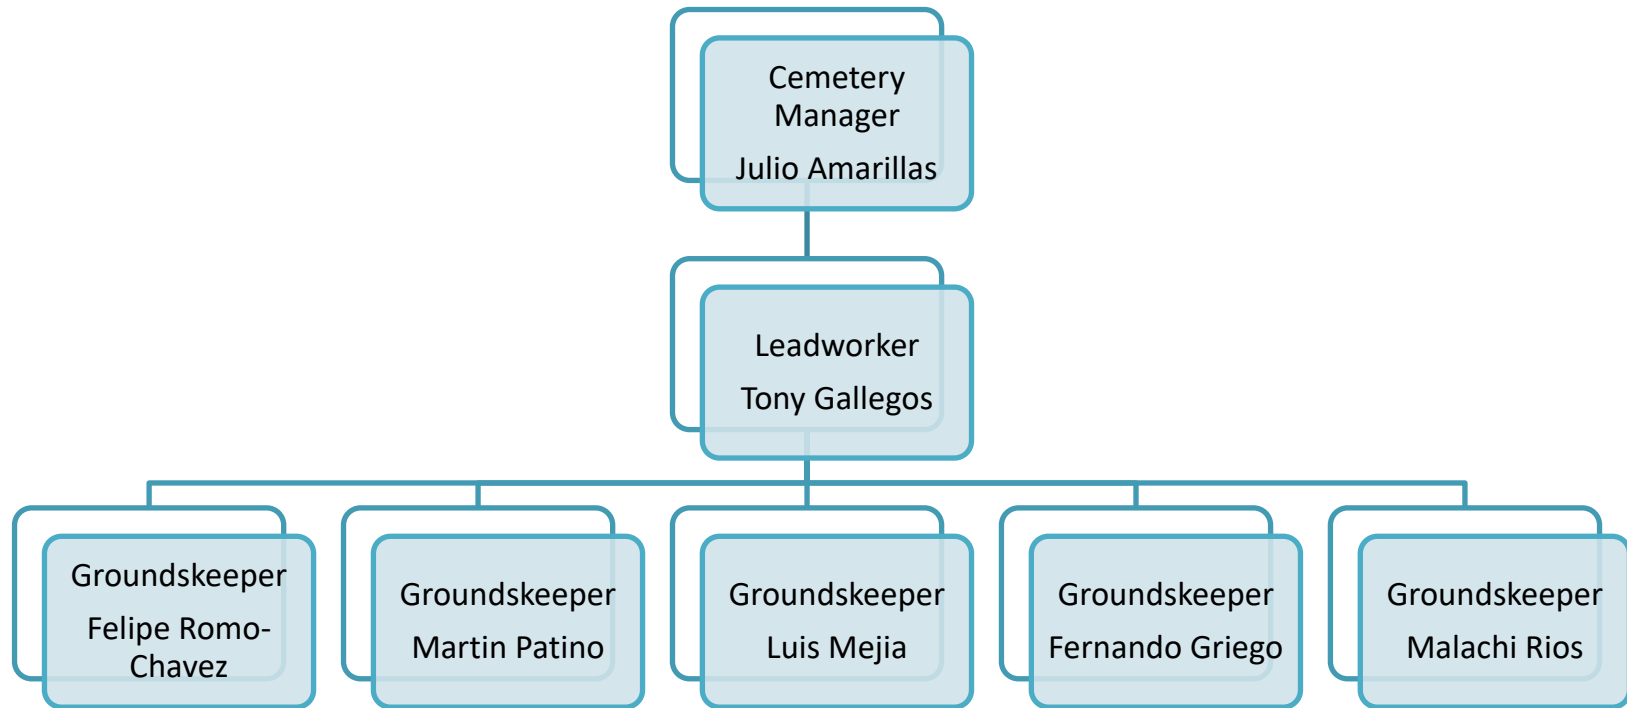

ORANGE COUNTY CEMETERY DISTRICT ORGANIZATIONAL CHART

EL TORO MEMORIAL PARK

SANTA ANA CEMETERY

ANAHEIM CEMETERY