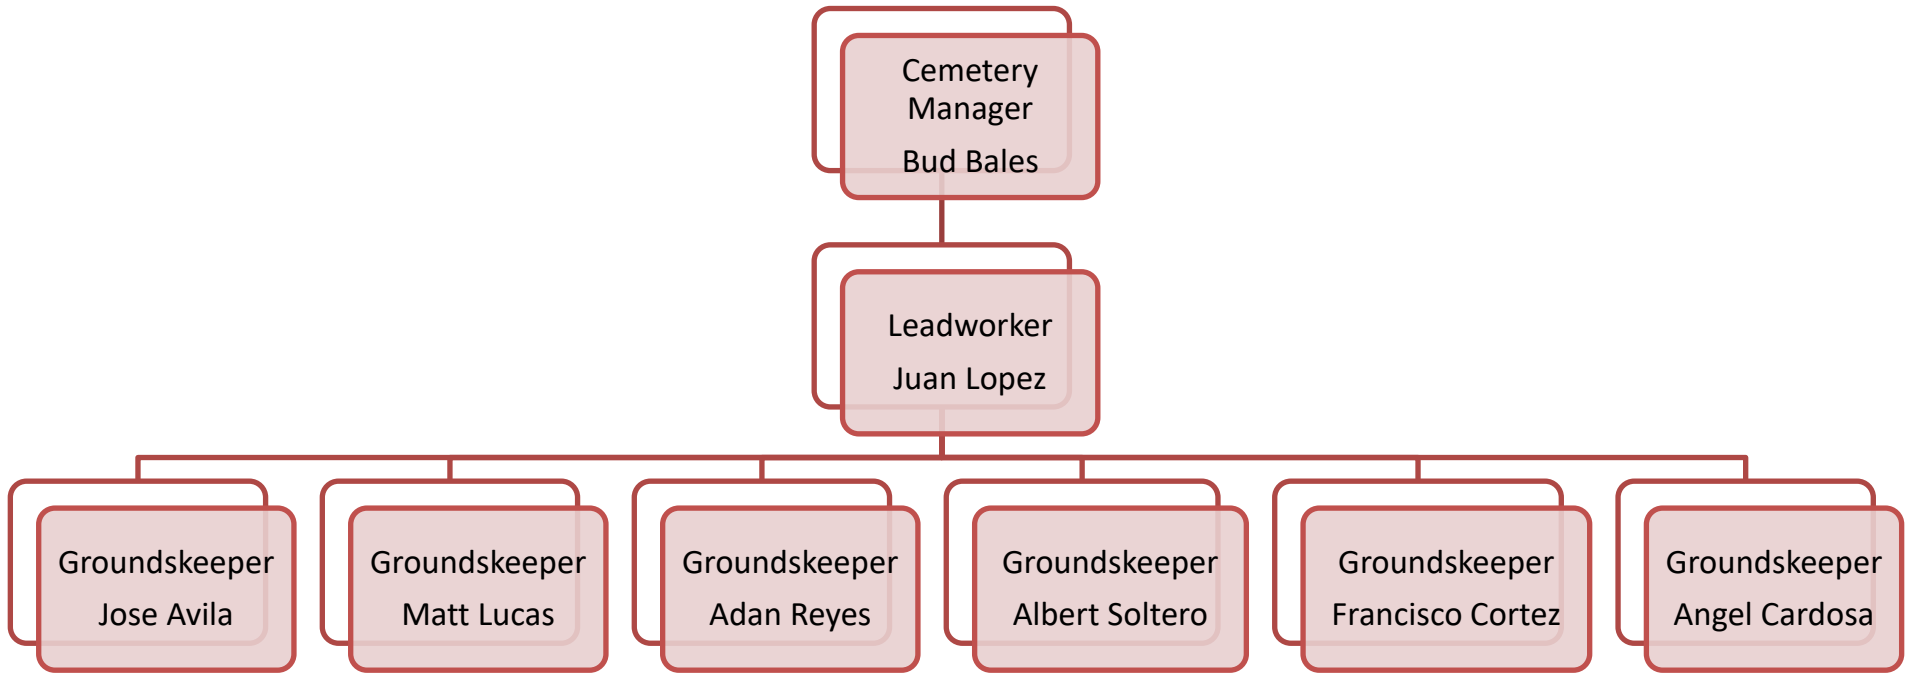

ORANGE COUNTY CEMETERY DISTRICT ORGANIZATIONAL CHART

EL TORO MEMORIAL PARK

SANTA ANA CEMETERY

ANAHEIM CEMETERY